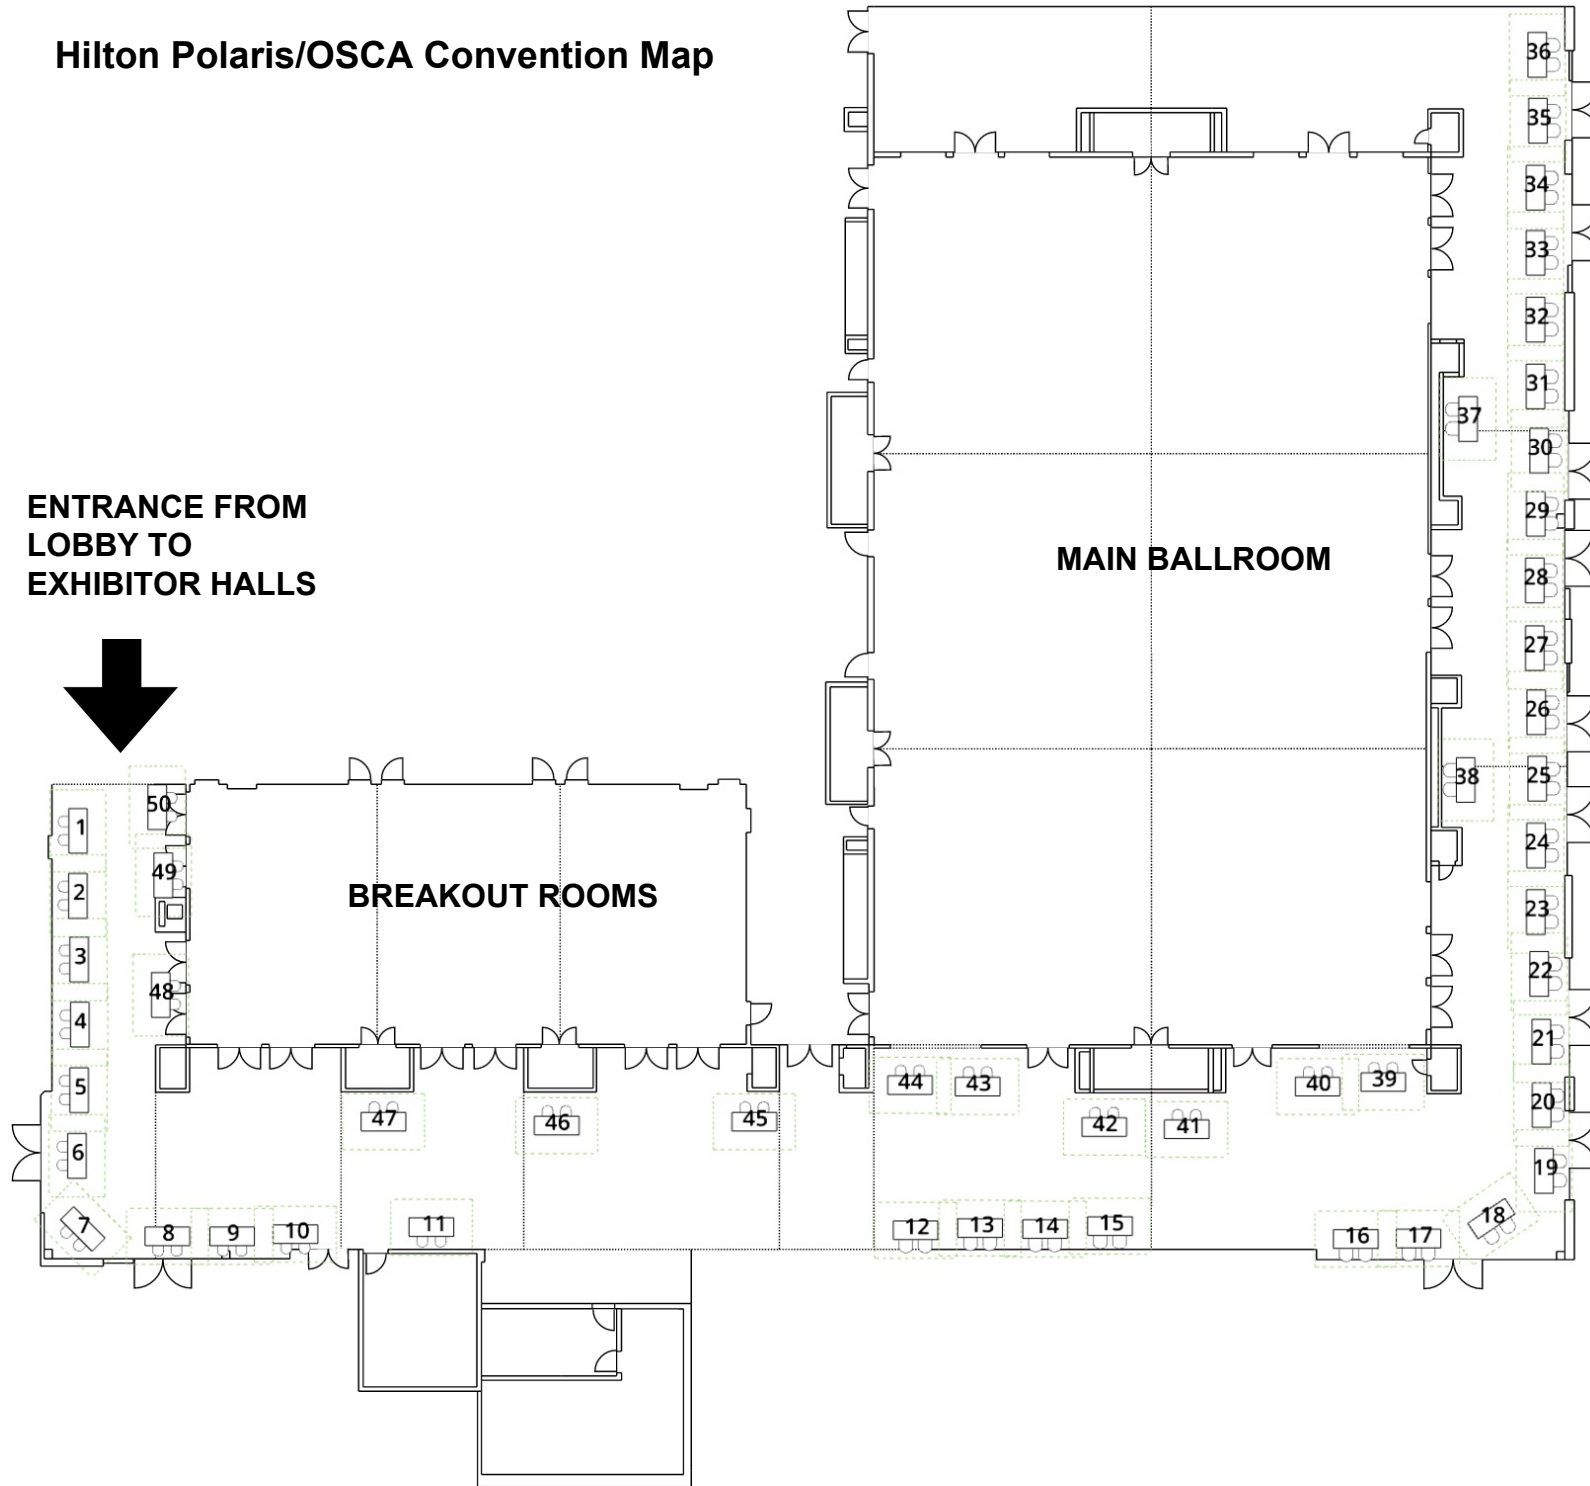

Hilton Polaris/OSCA Convention Map

ENTRANCE FROM LOBBY TO EXHIBITOR HALLS

10 Feet